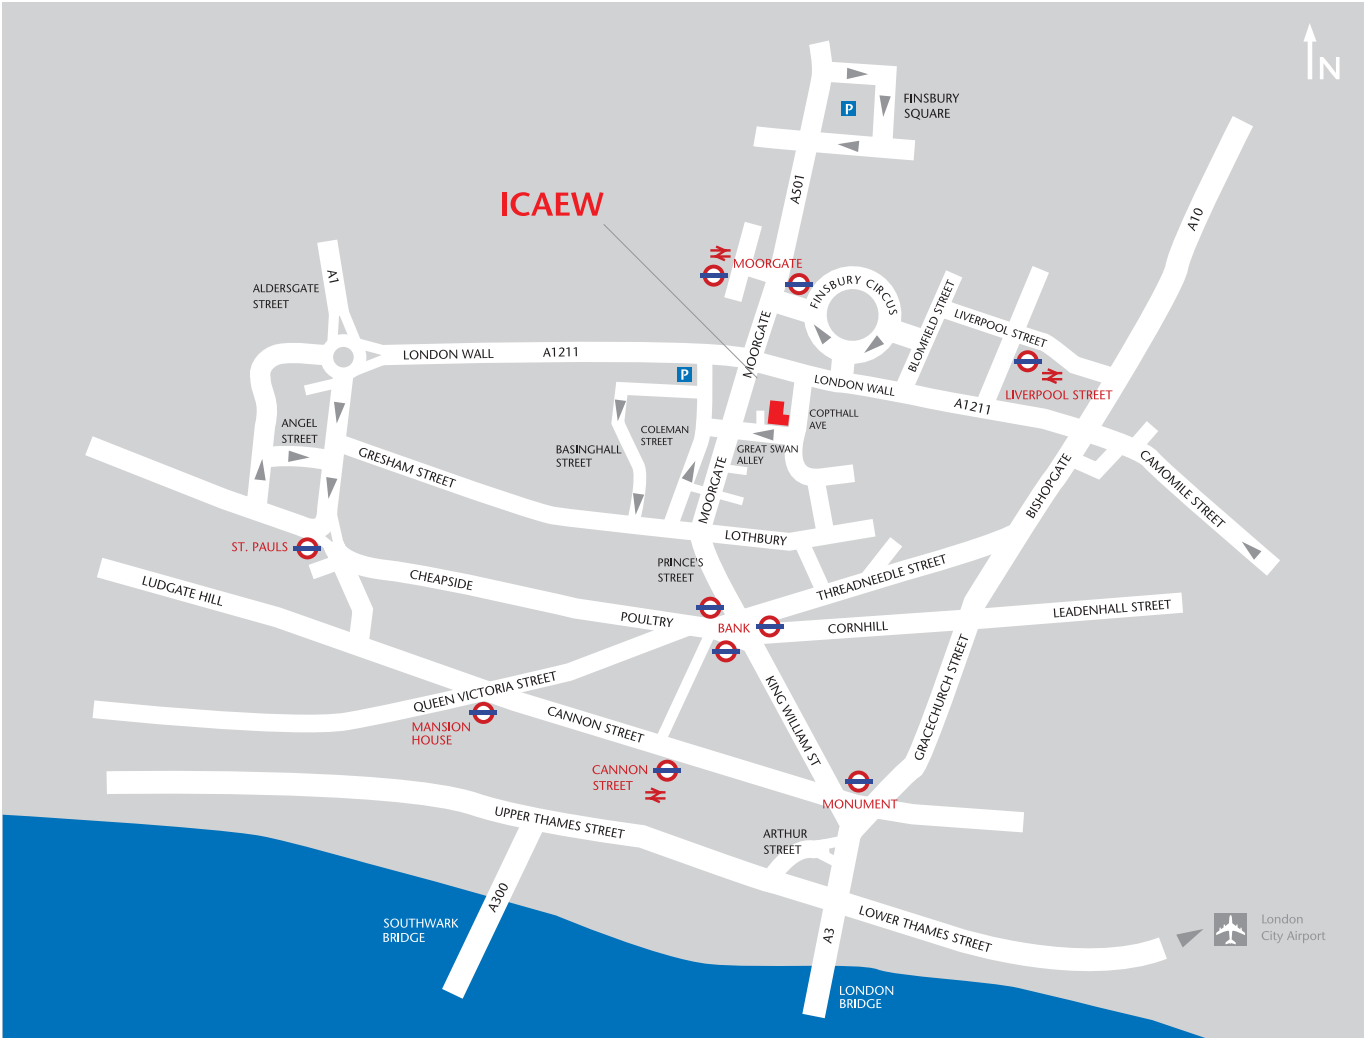

Chartered Accountants' Hall
Moorgate Place
London EC2R 6EA

T +44 (0)20 7920 8100
F +44 (0)20 7920 0547
icaew.com

PUBLIC TRANSPORT

Rail

The nearest mainline stations are Moorgate and Liverpool Street.

Underground

The nearest Underground stations are Moorgate (Northern Line, Circle, Hammersmith & City, and Metropolitan) and Liverpool Street (Central, Circle, Hammersmith & City, and Metropolitan).

City Airport

Approximately 8 miles from Chartered Accountants' Hall.

Parking

The nearest parking facilities are at Finsbury Circus, a 2 minute walk from Chartered Accountants' Hall.

Disabled facilities

The entrance most suitable for disabled people is the Cophthall entrance at 11 Cophthall Avenue.